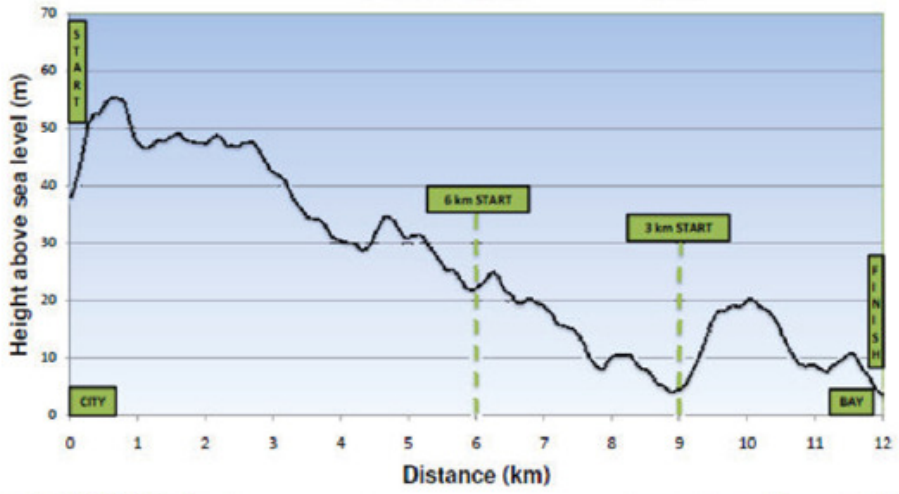

Elevation

Sunday Mail CITY-BAY

Drink Stop

Toilets